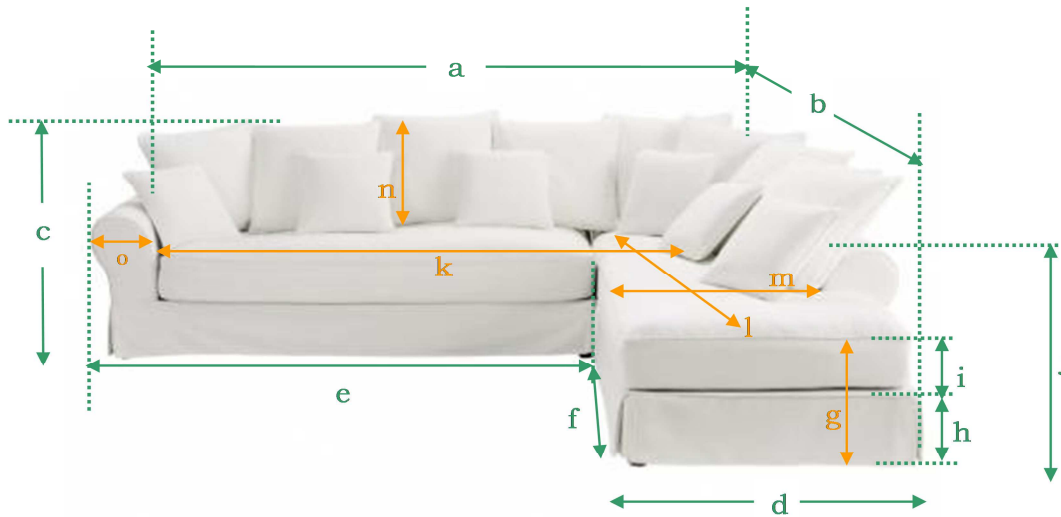

BASTIDE

50180584-50180585

a = 310 cm
b = 247 cm
c = 88 cm

d = 102 cm
e = 207 cm
f = 150 cm

g = 43 cm
h = 24 cm
i = 19 cm

j = 62 cm
k = 240 cm
l = 204 cm

m = 50 cm
n = 43 cm
o = 27 cm

X 1

a = 153 cm
b = 100 cm
c = 70 cm

= 42 Kg

X 1

a = 105 cm
b = 105 cm
c = 76 cm

= 31 Kg

X 1

a = 213 cm
b = 95 cm
c = 73 cm

= 58 Kg