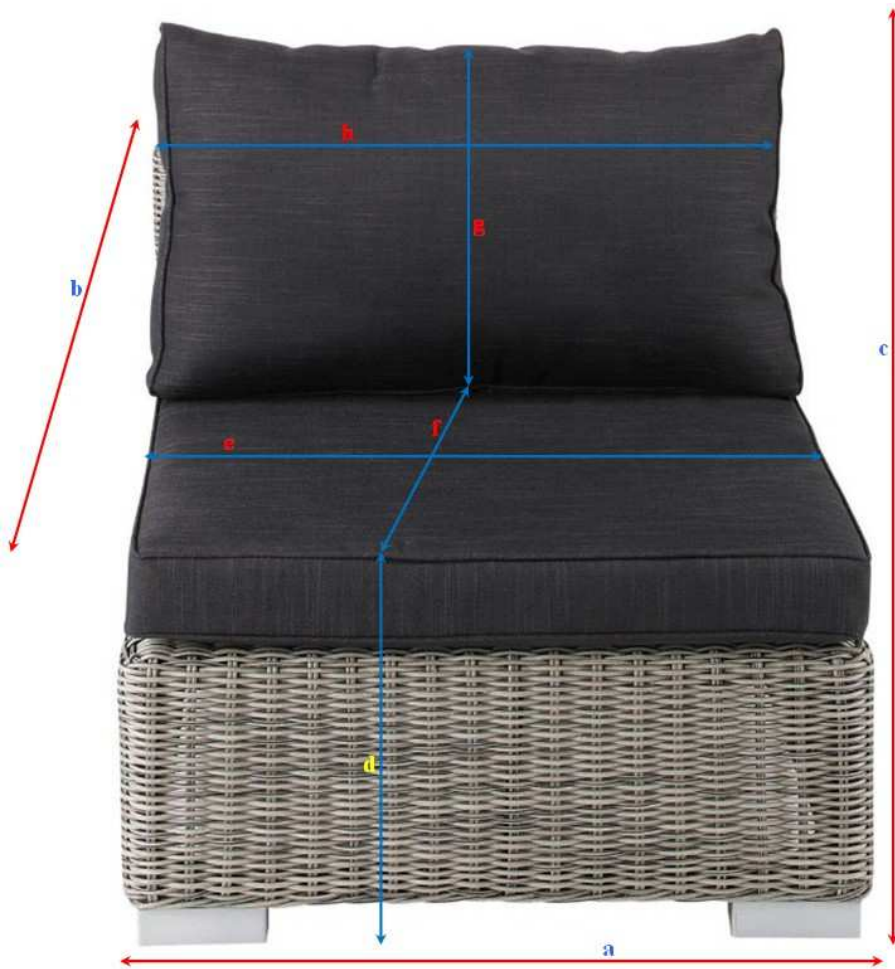

CAPE TOWN

130 772

a = 78 cm

b = 87 cm

c = 84 cm

d = 42 cm

e = 75 cm

f = 50 cm

g = 42 cm

h = 72 cm

X 1

a = 80 cm

b = 90 cm

c = 69 cm

= 13 Kg